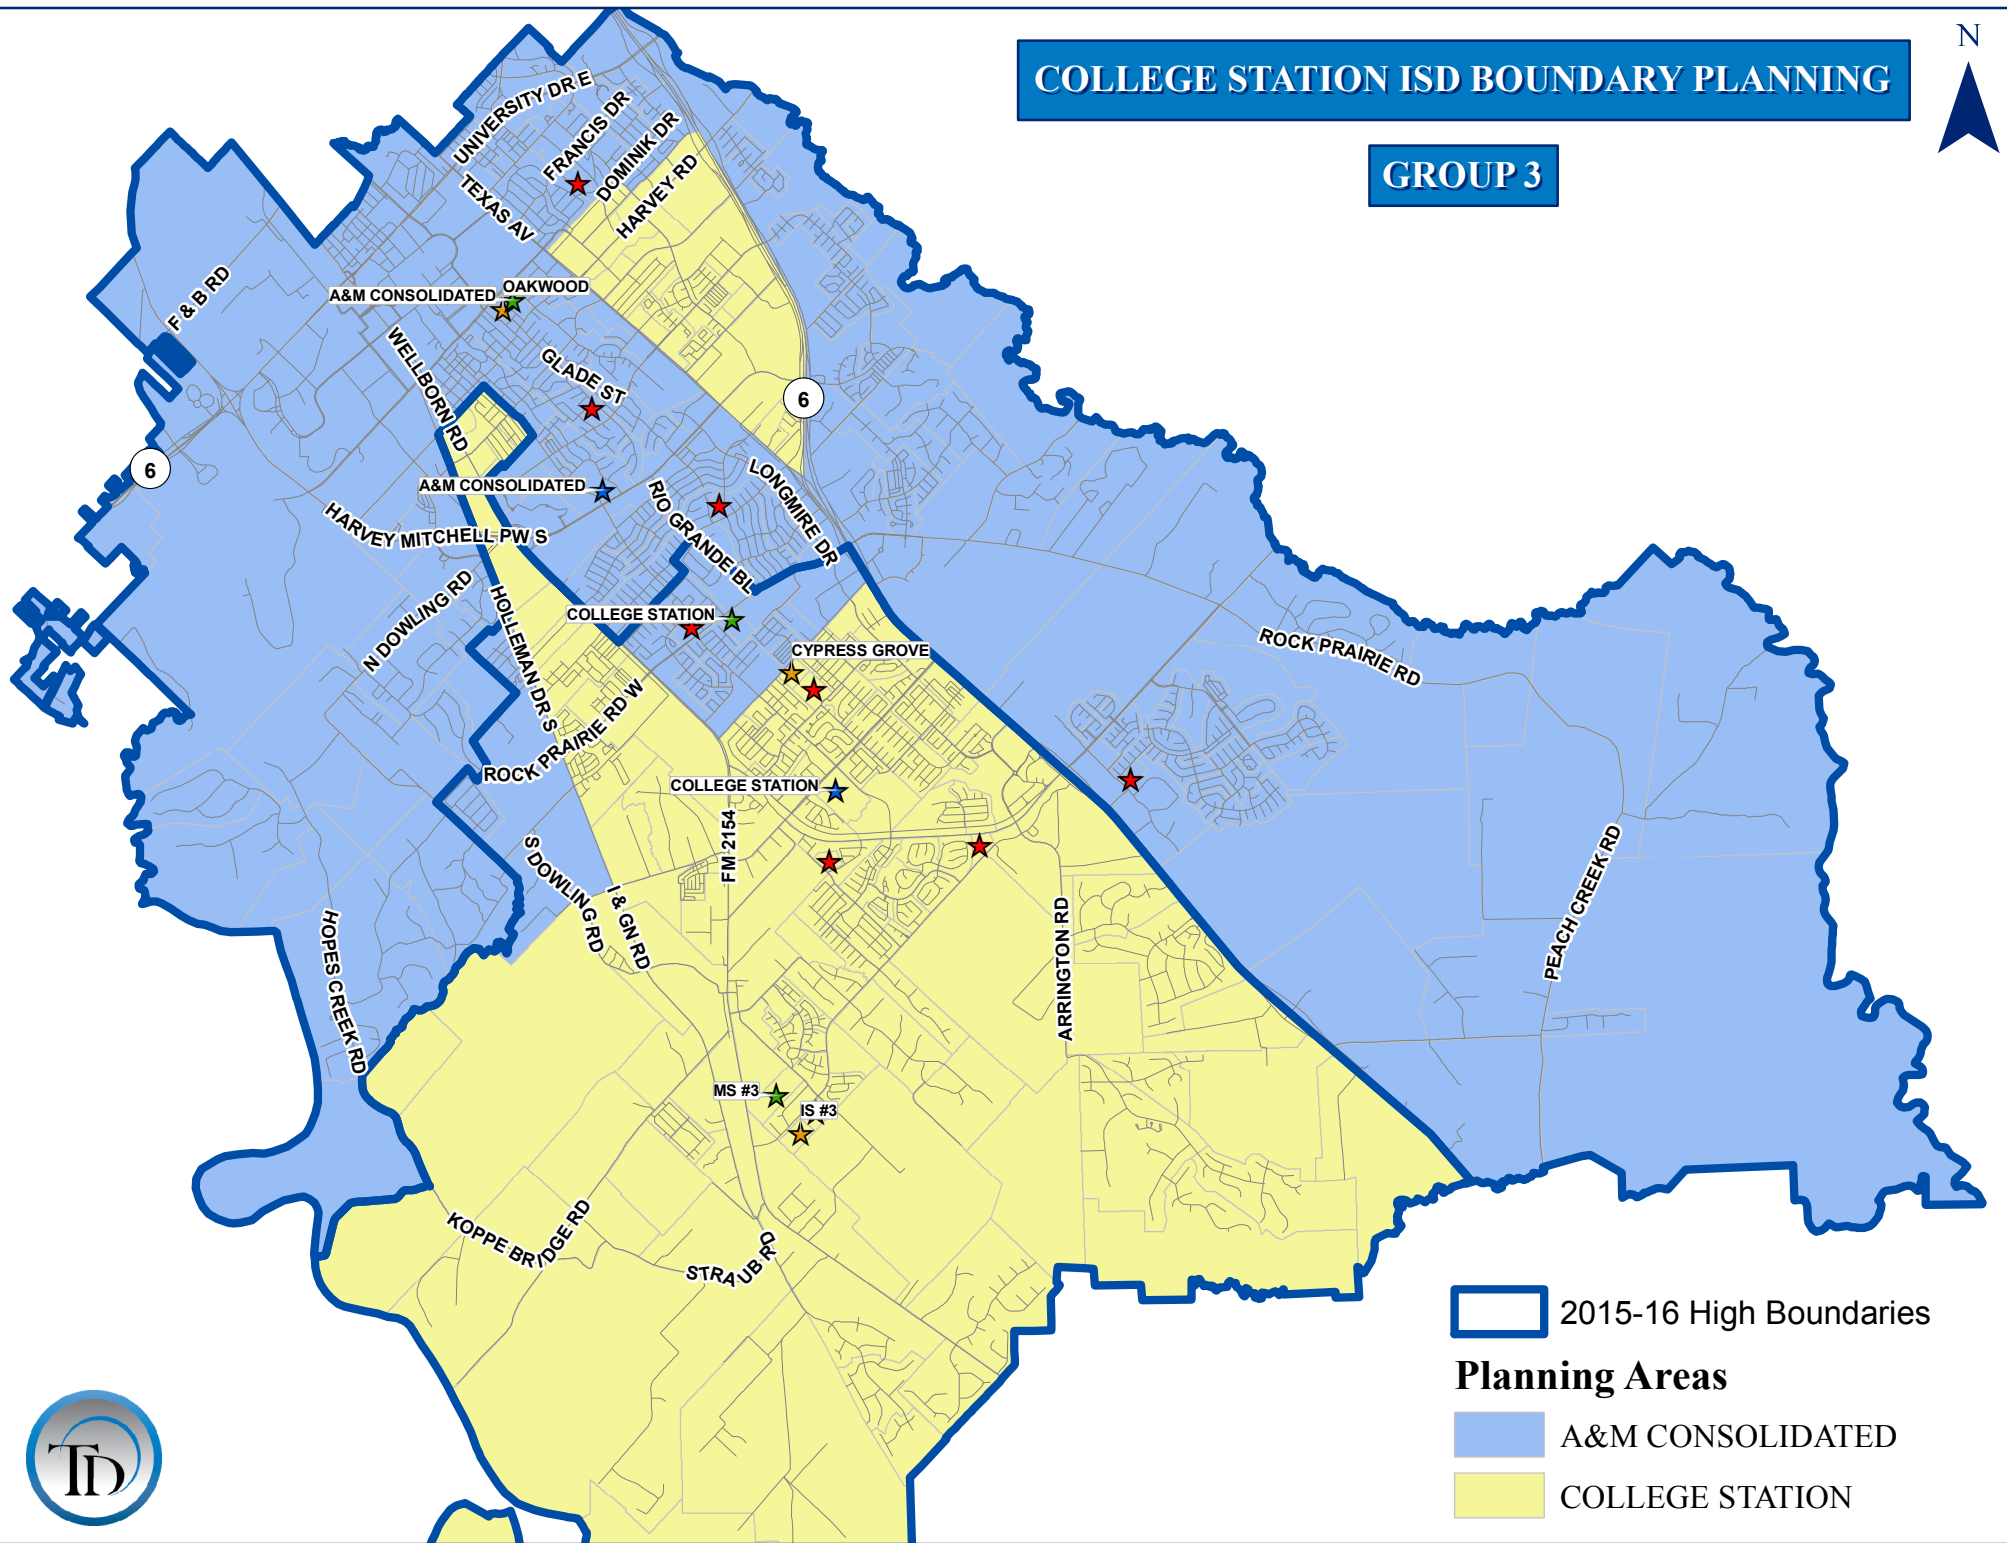

COLLEGE STATION ISD BOUNDARY PLANNING

GROUP 3

- 2015-16 High Boundaries
- Planning Areas**
- A&M CONSOLIDATED
- COLLEGE STATION